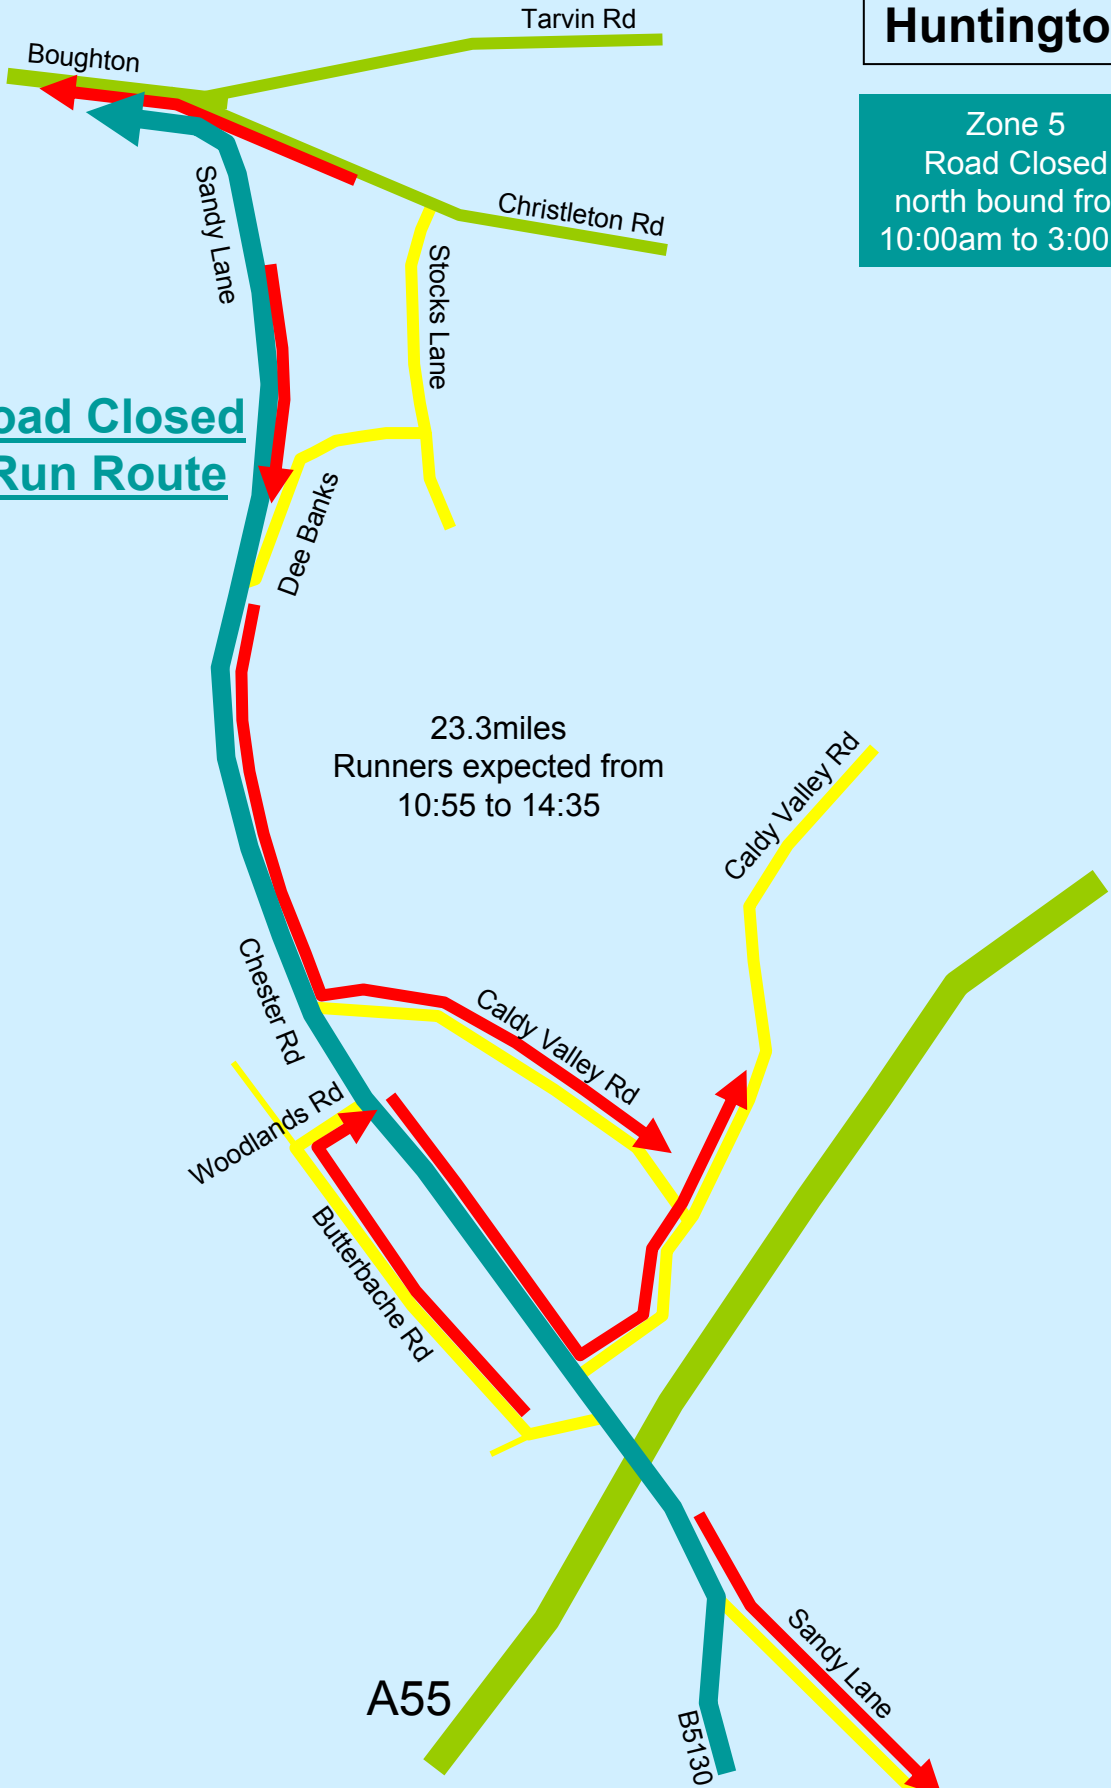

# Access to Aldford

Zone 5  
Road Closed  
north bound from  
10:00am to 3:00pm

23.3miles  
Runners expected from  
10:55 to 14:35

Road Closed  
Run Route

19.7miles  
Runners expected from  
10:40 to 13:35

# Exit from Huntington

Zone 5  
Road Closed  
north bound from  
10:00am to 3:00pm

## Road Closed Run Route

23.3miles  
Runners expected from  
10:55 to 14:35

A55

B6130

**Access to  
Old Hall**

**Zone 5  
Road Closed  
north bound from  
10:00am to 3:00pm**

**Old Hall**

**Road Closed  
Run Route**

Boughton

Tarvin Rd

Christleton Rd

Sandy Lane

Chester Rd

Huntington

Caldy Valley Rd

A55