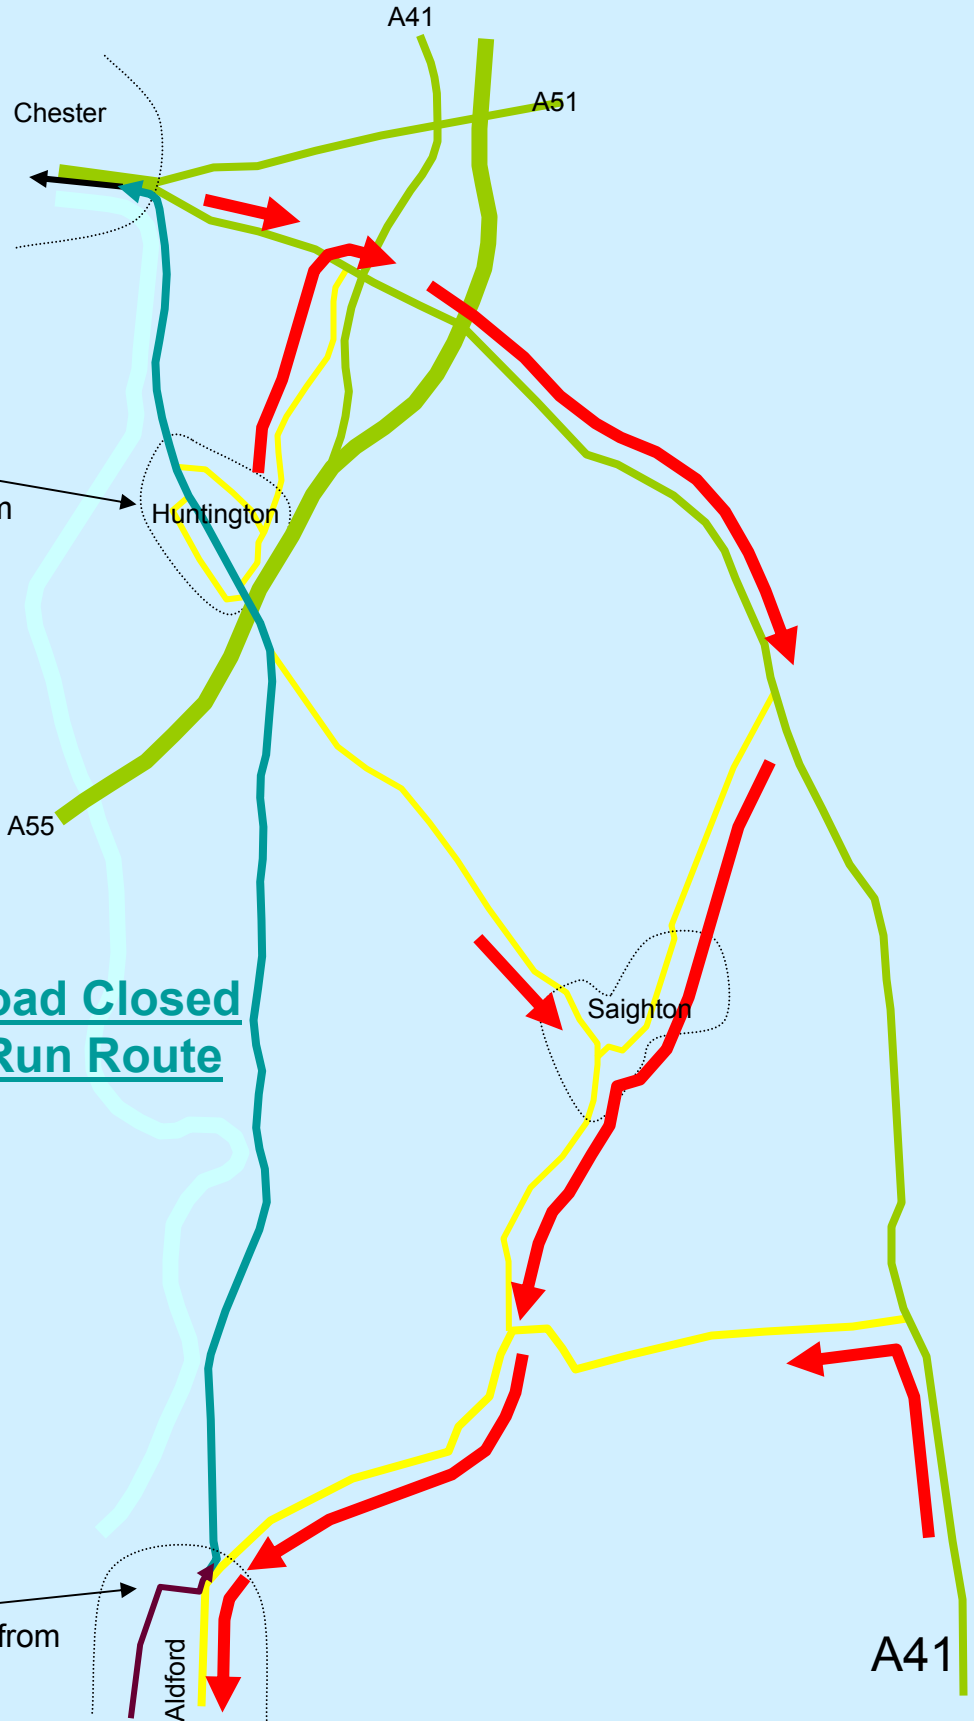

# Zone 5

# Access to Aldford

Zone 5  
Road Closed  
north bound from  
10:00am to 3:00pm

23.3miles  
Runners expected from  
10:55 to 14:35

Road Closed  
Run Route

19.7miles  
Runners expected from  
10:40 to 13:35

# Exit from Huntington

Zone 5  
Road Closed  
north bound from  
10:00am to 3:00pm

## Road Closed Run Route

23.3miles  
Runners expected from  
10:55 to 14:35

A55

B6130

**Access to  
Old Hall**

**Zone 5  
Road Closed  
north bound from  
10:00am to 3:00pm**

**Old Hall**

**Road Closed  
Run Route**