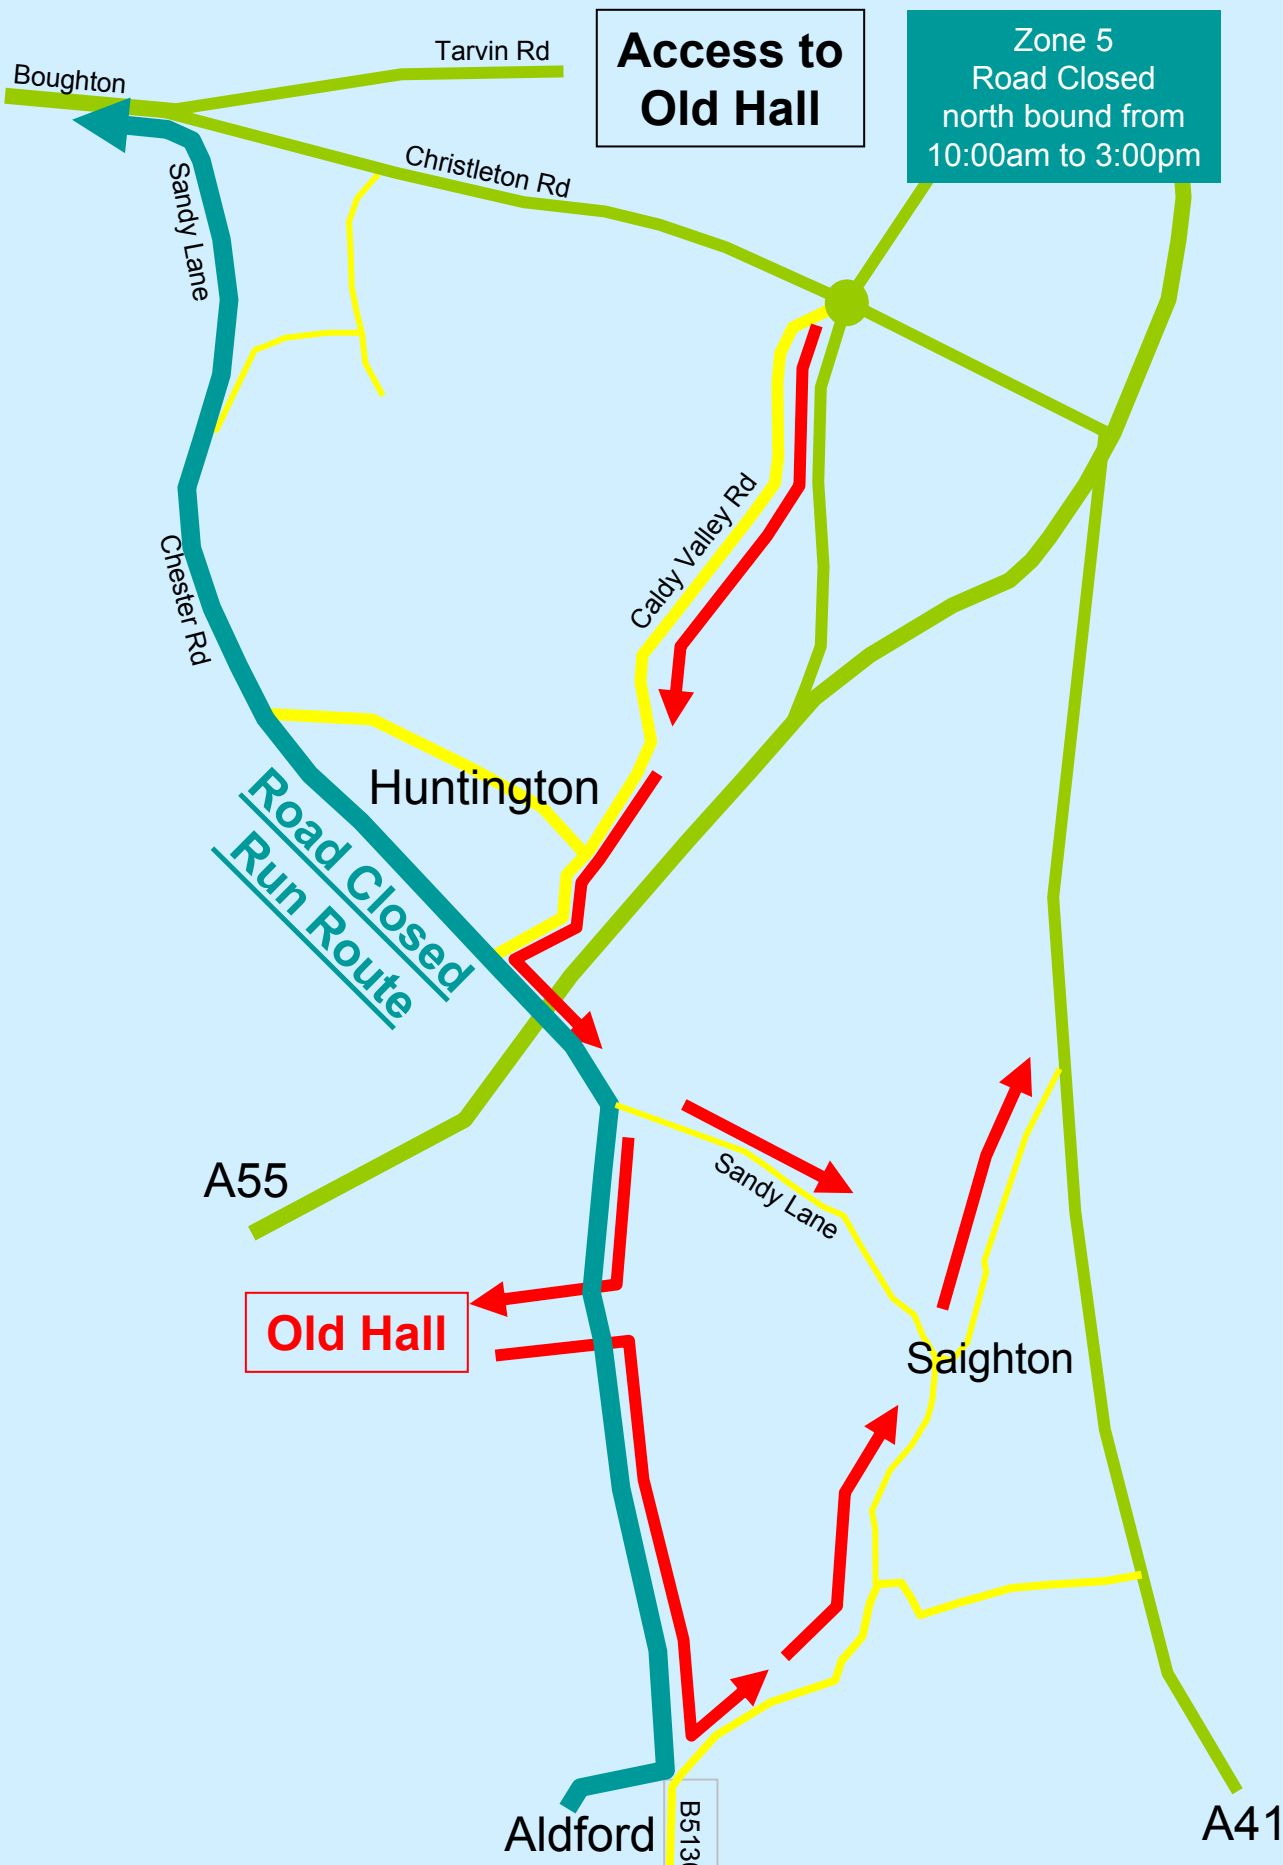

# Access to Aldford

Zone 5  
Road Closed  
north bound from  
10:00am to 3:00pm

23.3miles  
Runners expected from  
10:55 to 14:35

Road Closed  
Run Route

19.7miles  
Runners expected from  
10:40 to 13:35

# Exit from Huntington

Zone 5  
Road Closed  
north bound from  
10:00am to 3:00pm

## Road Closed Run Route

23.3miles  
Runners expected from  
10:55 to 14:35

A55

B6130

**Access to  
Old Hall**

**Zone 5  
Road Closed  
north bound from  
10:00am to 3:00pm**

**Old Hall**

**Road Closed  
Run Route**