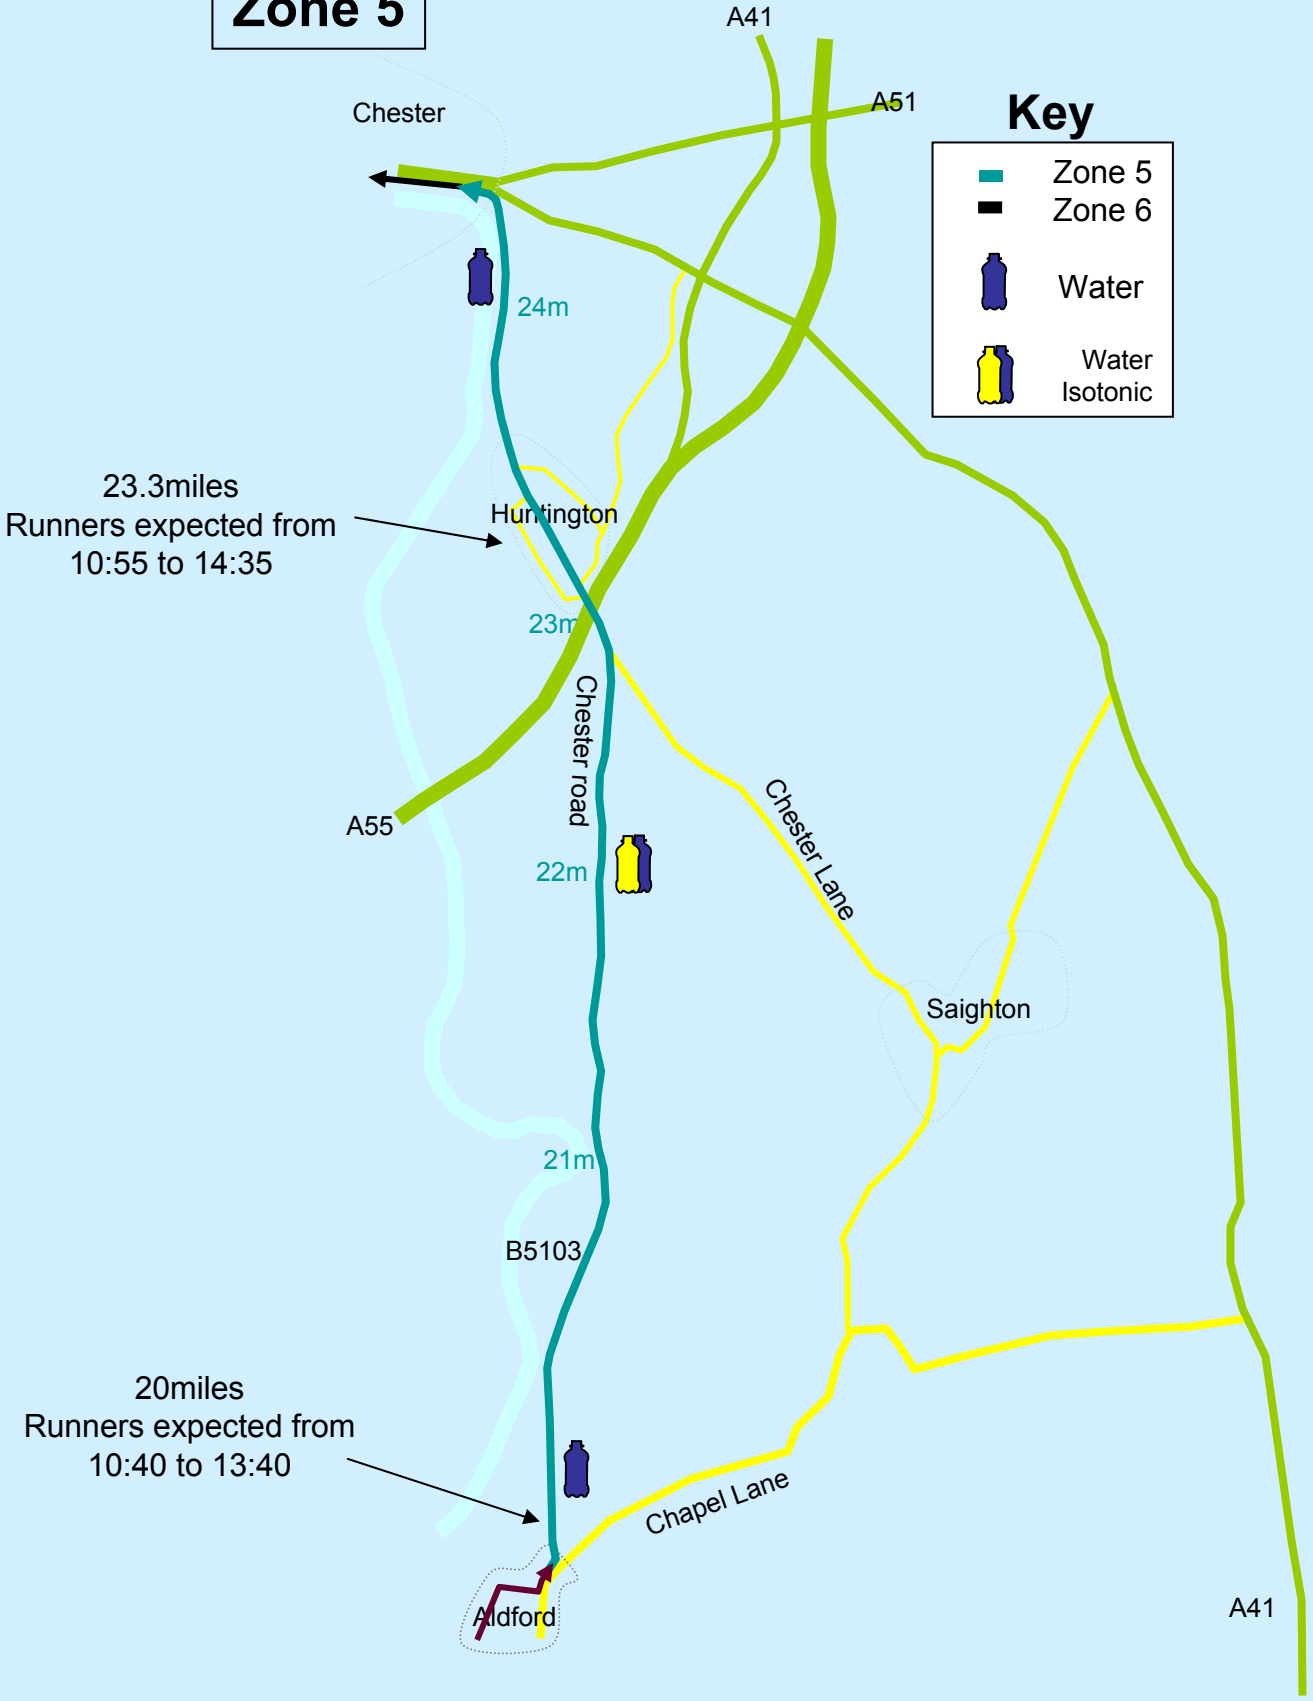

# Access to Aldford

Zone 5  
Road Closed  
north bound from  
10:00am to 3:00pm

23.3miles  
Runners expected from  
10:55 to 14:35

Road Closed  
Run Route

19.7miles  
Runners expected from  
10:40 to 13:35

# Exit from Huntington

Zone 5  
Road Closed  
north bound from  
10:00am to 3:00pm

## Road Closed Run Route

23.3miles  
Runners expected from  
10:55 to 14:35

A55

B6130

**Access to  
Old Hall**

**Zone 5  
Road Closed  
north bound from  
10:00am to 3:00pm**

**Old Hall**

**Road Closed  
Run Route**

Sandy Lane

Saughton

Aldford

B5130

A41